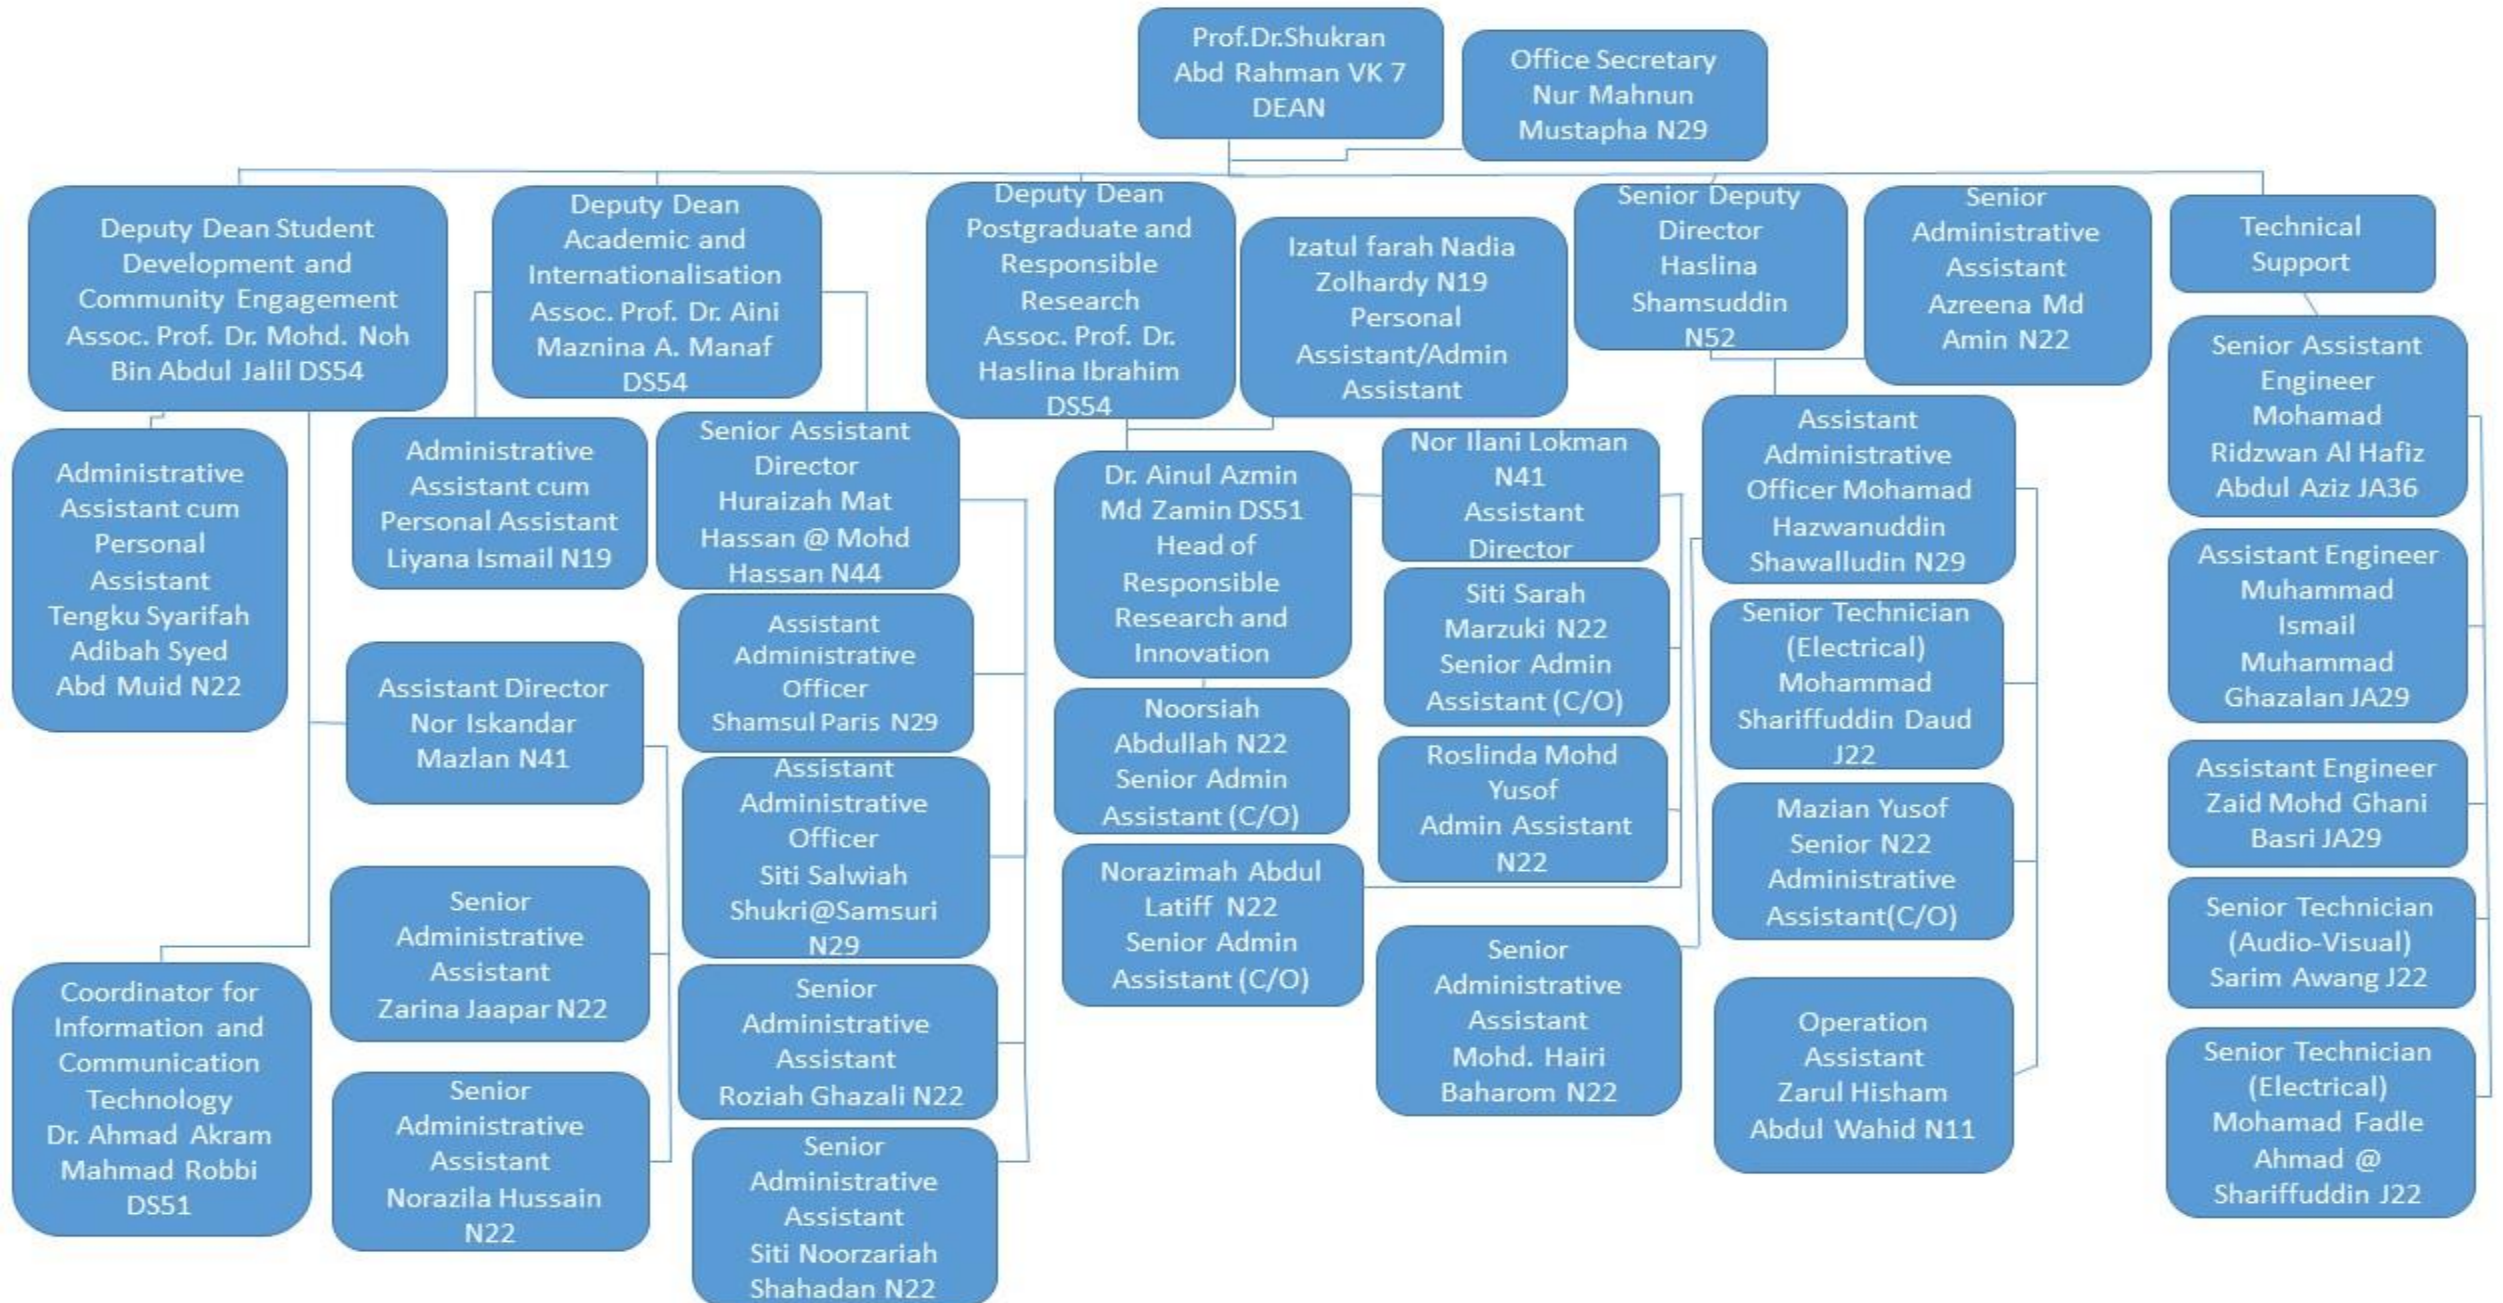

ORGANISATIONAL CHART ABDULHAMID ABUSULAYMAN KULLIYAH OF ISLAMIC REVEALED KNOWLEDGE AND HUMAN SCIENCES

Head of Department AHAS KIRKHS

Head of Department

Assistant Producer
Muhammad Syahmi Bin Mohamad Zalani N2