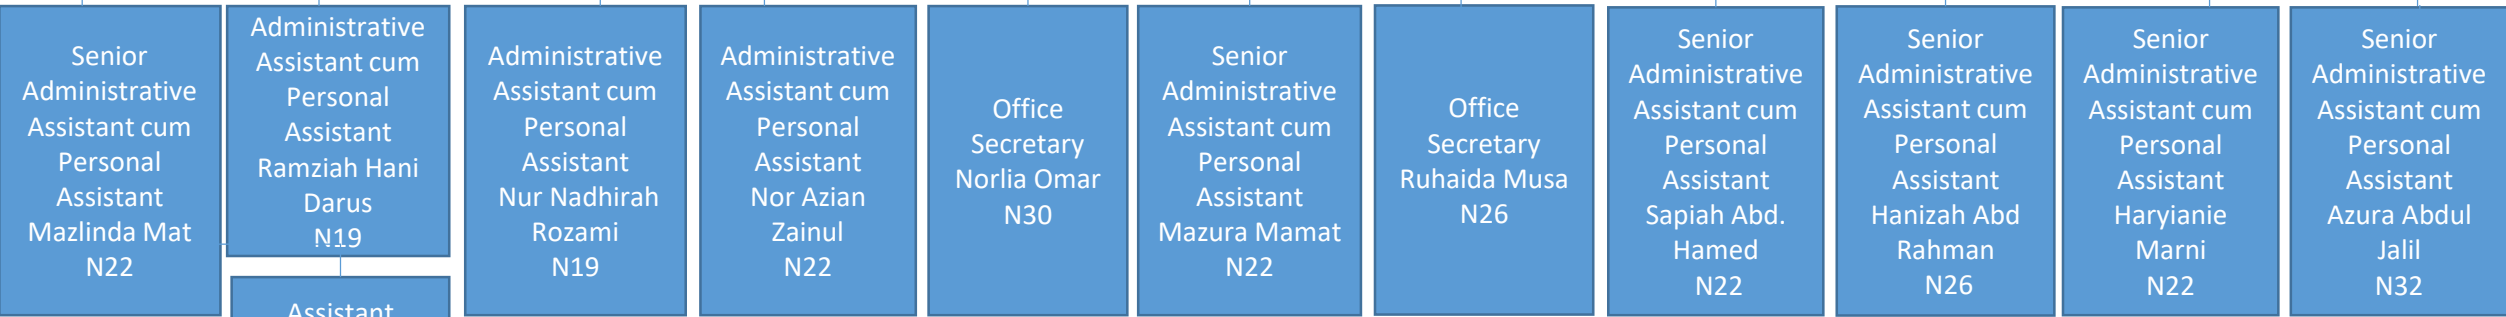

ORGANISATIONAL CHART ABDULHAMID ABUSULAYMAN KULLIYAH OF ISLAMIC REVEALED KNOWLEDGE AND HUMAN SCIENCES

Head of Department AHAS KIRKHS

Head of Department

Assistant Producer
Muhammad Syahmi Bin Mohamad Zalani N2